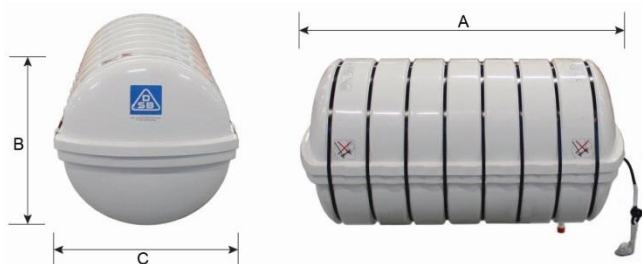

## DSB LR07 Liferaft 16 MAN THROW OVER BOARD LIFERAFT

MK14 Size 17

MK14 Size 14

Container	A Pack	B Pack
Type	MK14 Size 17	MK14 Size 14
Length (A)	1308mm	1156mm
Diameter (B)	685mm	584mm
Width (C)	713mm	612mm
<b>Liferaft</b>		
Length (A)	3747mm	
Breadth (B)	3270mm	
Height (C)	1740mm	
Weight net	115kg	77kg
Stowage Height	25m/36m	
Approvals	MED 1250241/M4 Lloyd's Register	