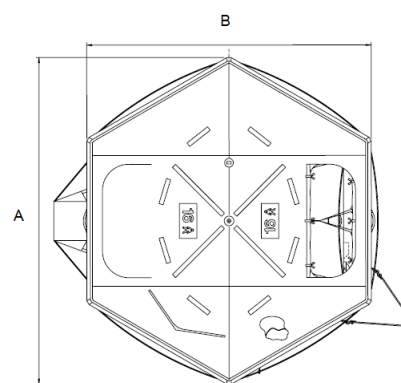

## DSB LR07 Liferaft 16 MAN THROW OVER BOARD LIFERAFT

MK14 Size 17

MK14 Size 14

Container	A Pack	B Pack
Type	MK14 Size 17	MK14 Size 14
Length (A)	1308mm	1156mm
Diameter (B)	685mm	584mm
Width (C)	713mm	612mm
<b>Liferaft</b>		
Length (A)	3747mm	
Breadth (B)	3270mm	
Height (C)	1740mm	
Weight net	115kg	77kg
Stowage Height	25m/36m	
Approvals	MED 1250241/M4 Lloyd's Register	