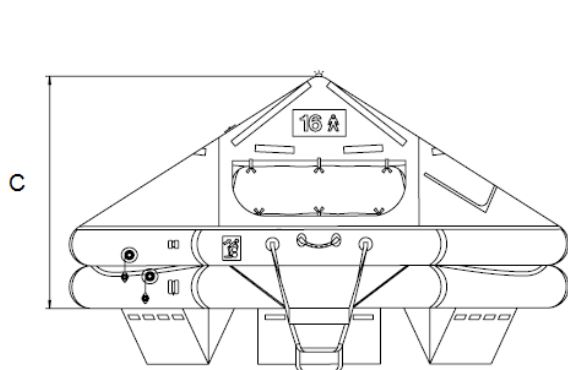

## DSB LR07 Liferaft 16 MAN THROW OVER BOARD LIFERAFT

MK14 Size 17

MK14 Size 14

Container	A Pack	B Pack
Type	MK14 Size 17	MK14 Size 14
Length (A)	1308mm	1156mm
Diameter (B)	685mm	584mm
Width (C)	713mm	612mm
<b>Liferaft</b>		
Length (A)	3747mm	
Breadth (B)	3270mm	
Height (C)	1740mm	
Weight net	115kg	77kg
Stowage Height	25m/36m	
Approvals	MED 1250241/M4 Lloyd's Register	