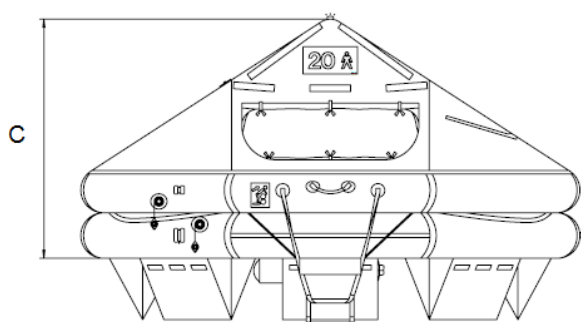

DSB LR07 Liferaft 20 MAN THROW OVER BOARD LIFERAFT

MK14 Size 17

MK 14 Size 14

	A Pack	B Pack
Container		
Type	MK14 Size 17	MK14 Size 14
Length (A)	1308mm	1156mm
Diameter (B)	685mm	584mm
Width (C)	713mm	612mm
Liferaft		
Length (A)	3666mm	
Breadth (B)	3670mm	
Height (C)	1755mm	
Weight net	138kg	84kg
Stowage Height	25m/36m	
Approvals	MED 1250241/M4 Lloyd's Register	