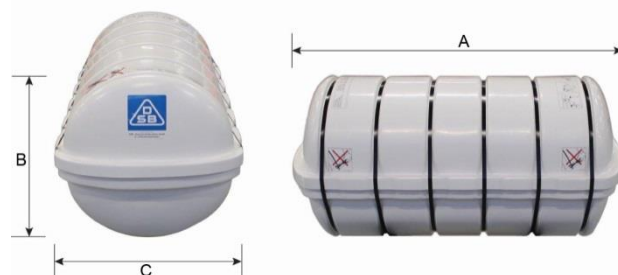

DSB LR07 Liferaft 20 MAN THROW OVER BOARD LIFERAFT

MK14 Size 17

MK 14 Size 14

	A Pack	B Pack
Container		
Type	MK14 Size 17	MK14 Size 14
Length (A)	1308mm	1156mm
Diameter (B)	685mm	584mm
Width (C)	713mm	612mm
Liferaft		
Length (A)	3666mm	
Breadth (B)	3670mm	
Height (C)	1755mm	
Weight net	138kg	84kg
Stowage Height	25m/36m	
Approvals	MED 1250241/M4 Lloyd's Register	