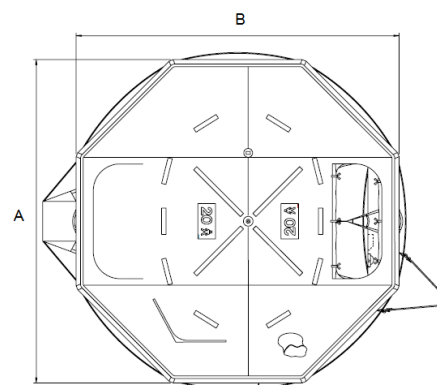

DSB LR07 Liferaft 20 MAN THROW OVER BOARD LIFERAFT

MK14 Size 17

MK 14 Size 14

	A Pack	B Pack
Container		
Type	MK14 Size 17	MK14 Size 14
Length (A)	1308mm	1156mm
Diameter (B)	685mm	584mm
Width (C)	713mm	612mm
Liferaft		
Length (A)	3666mm	
Breadth (B)	3670mm	
Height (C)	1755mm	
Weight net	138kg	84kg
Stowage Height	25m/36m	
Approvals	MED 1250241/M4 Lloyd's Register	