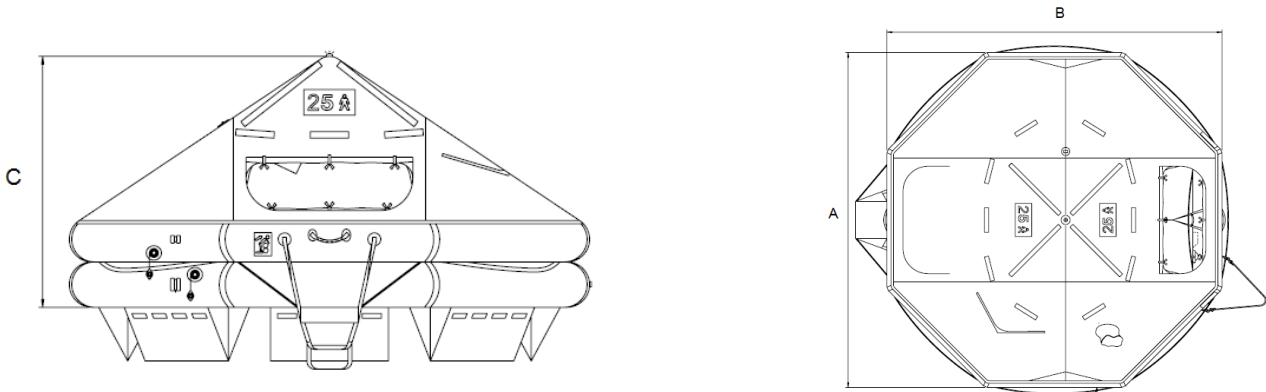

DSB LR07 Liferaft 25 MAN THROW OVER BOARD LIFERAFT

MK14 Size 17

| Container | A Pack | B Pack |
|----------------|---------------------------------|--------------|
| Type | MK14 Size 17 | MK14 Size 17 |
| Length (A) | 1308mm | 1308mm |
| Diameter (B) | 685mm | 685mm |
| Width (C) | 713mm | 713mm |
| Liferaft | | |
| Length (A) | 4070mm | |
| Breadth (B) | 4070mm | |
| Height (C) | 1960mm | |
| Weight net | 158kg | 108kg |
| Stowage Height | 25m/36m | |
| Approvals | MED 1250241/M4 Lloyd's Register | |